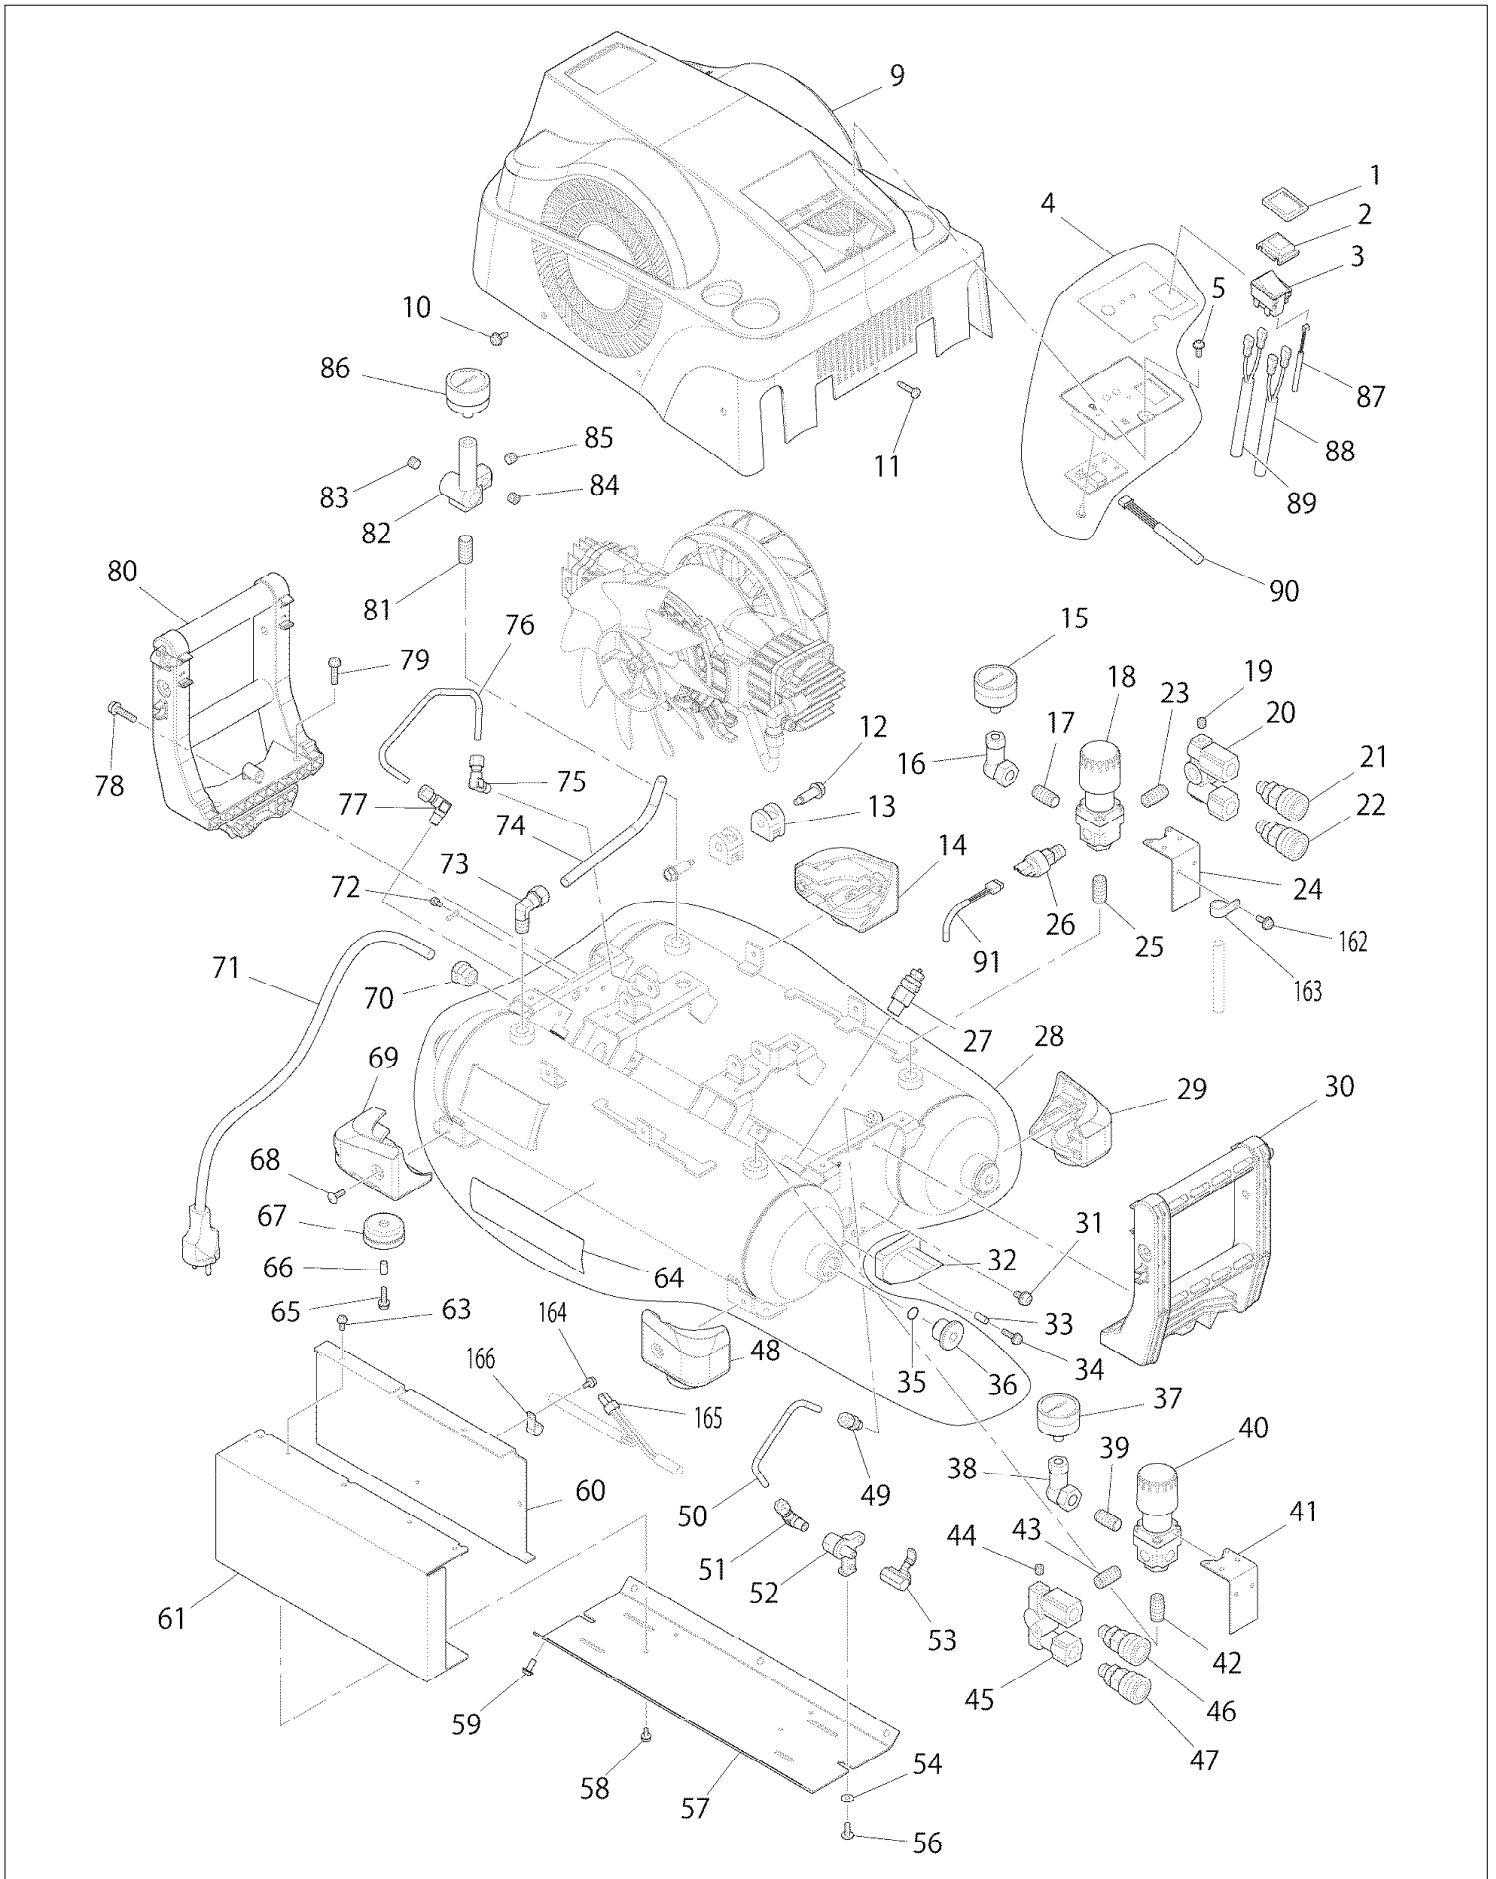

SPARE PARTS LIST

MODEL NO. AC320H

ITEM	PART NO.	DESCRIPTION	QTY	NOTE
129	AM00801578	O-RING S42	1	
130	AM0802323A	HEAD UNIT	1	
131	AMAF456457	TAPPING SCREW 4X12	1	
132	AM00801598	ELBOW 10-R1/4	1	
133	942151-2	SPRING WASHER 6	4	
134	AM00801591	HEX SOCKET HEAD BOLT M6X60	4	
135	AM0802274A	BALANCER	1	
136	AM0802356A	SPACER	1	
137	AM0801895A	TAP TIGHT LOW-HEAD 5X12	4	
138	AM0801717B	BEARING RETAINER F 41.5	1	
139	AM0801886A	BALL BEARING 6204	1	
140	AM0802276A	BEARING CASE F	1	
141	AM0801884A	BEARING SPACER	1	
142	AM0801442B	CONED DISC SPRING 18	1	
143	AMAF430730	HEX NUT M18	1	
144	911234-9	PAN HEAD SCREW M5X20	6	
145	AM0802290A	FILTER GASKET	1	
146	AM0802284A	FILTER	1	
147	AM0802283A	FILTER COVER	1	
148	AM00502451	+TAPPING SCREW 5X8	3	
149	253744-3	FLAT WASHER 12	1	
150	AM0801391E	FAN 190	1	
151	941201-0	FLAT WASHER 8	1	
152	931402-8	HEX. NUT M8	1	
153	AMAF350385	+PAN HEAD SCREW M4X12	3	
154	AM0801889A	PLATE, TURBO	1	
155	AM0801926B	TURBO FAN	1	
156	AMAF350767	+PAN HEAD SCREW M5X10	3	
157	AM0802028A	ROTOR	1	
158	AM0801940A	HEX SOCKET HEAD BOLT M8X25	1	
159	AMAF450405	SPRING WASHER 8	1	
160	AM1101276A	ROTOR SPACER	1	
161	AM0802279A	KEY 6	1	
162	AMAF350767	+PAN HEAD SCREW M5X10	1	
163	AM1101272A	CABLE CLIP NE-8	1	
164	911114-9	PAN HEAD SCREW M4X10	1	
165	AM1101270A	CLOSED-END CONNECTOR	2	
166	AM1101271A	CABLE CLIP NE-6	1	
167	AM1101286A	SWITCH COVER	1	
168	AM1101290A	WASHER M4	2	
169	AM1101290A	WASHER M4	2	

SERVICE DRAWING

MODEL NO. AC320H